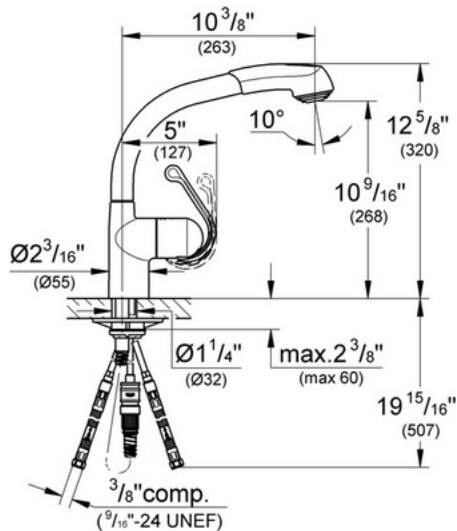

33 737 High Profile, Pull Out - WaterCare

Description

GROHE WaterCare - 30% Water Savings. IAPMO Green Certified
Dual Spray Pull-Out
360° Swivel Spout
Dual Spray Control - switches back and forth between regular flow and spray
Variable Handle Positioning (left, right, or center and all points in between)
SpeedClean® Anti-Lime System
360° Swivel Spout
56" Extractable Hose
10 3/8" Spout Reach
Stainless Steel braided flexible supplies
Quick Installation System
Integral Check Valves
Single Hole Installation
IAPMO File #1750

Flow Rate

1.5 gpm

Code Compliance

ASME/ANSI A112.18.1M
ANSI/NSF Standard 61
CSA Standard B125.1-05
ADA Compliant

Finish Options

33 737 OOE Chrome
33 737 DCE SuperSteel