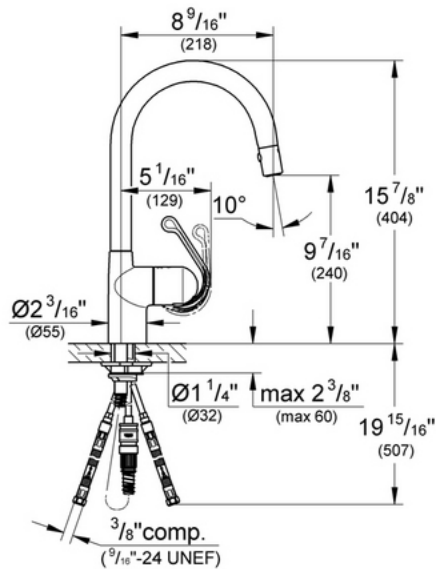

# Ladylux Pro 32 244

## Dual Spray Pull Down

### Description

GROHE SilkMove® ceramic cartridge  
 SpeedClean anti-lime system  
 Push Button Control - to switch from regular flow to spray  
 Quick installation system  
 Single lever handle  
 Variable handle positioning  
 Stainless steel braided flexible supplies  
 56" extractable hose  
 8 9/16" spout reach  
 360° swivel spout

IAPMO file # 1750

Installation note: For full handle movement when mounted in front of a wall or backsplash, this faucet must be installed with no less than 3 1/4" of clearance between the faucet and backsplash or wall, unless the faucet is installed with the handle facing forward (handle opposite the wall).