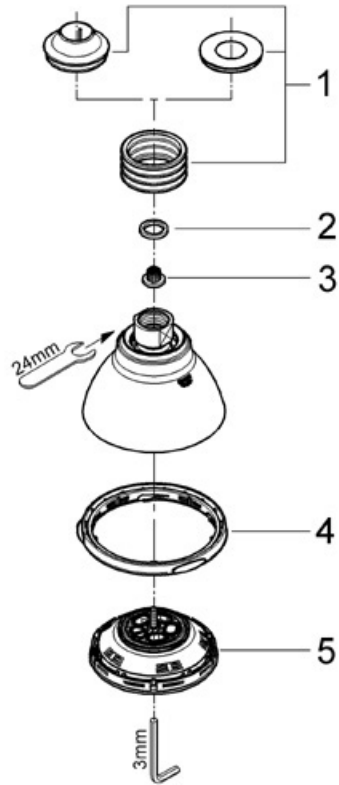

28 445 Trio Shower Head

Exploded View

Parts Breakdown

Pos No.	Spare Part Description	Product No.	Pcs.
	28 445		
1	Bellows	45 199	1
2	Fiber washer for relexa hose	01 389	1
3	Filter screen	06 768	1
4	Ring	45 932	1
5	Rose kit	45 927	1