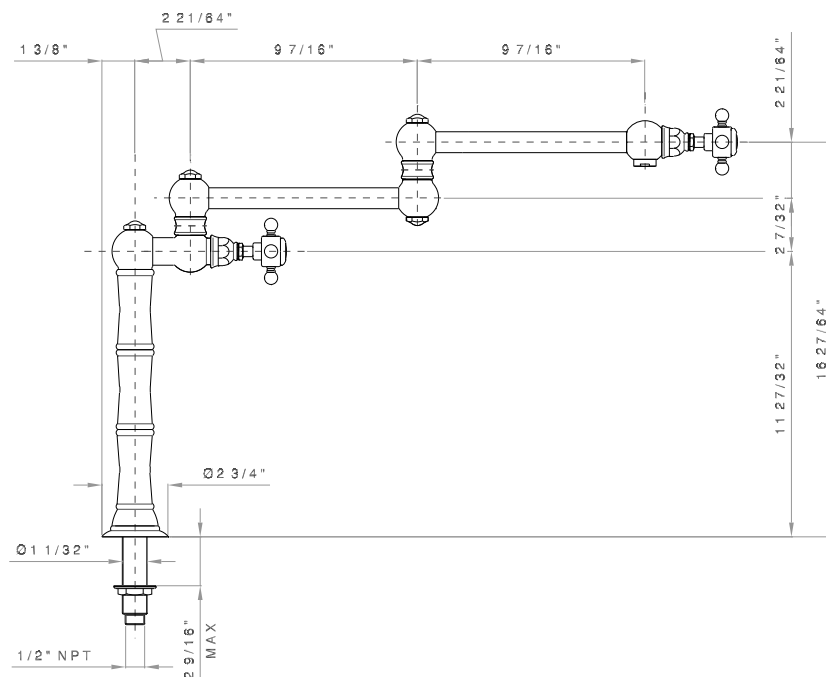

WARRANTY

- Limited Lifetime*
- *No Warranty On Tuscan Brass Finish (TCB)

Consult your local ROHL showroom for additional information and specifications. For complete warranty details and a list of showrooms, go to www.rohlhome.com.