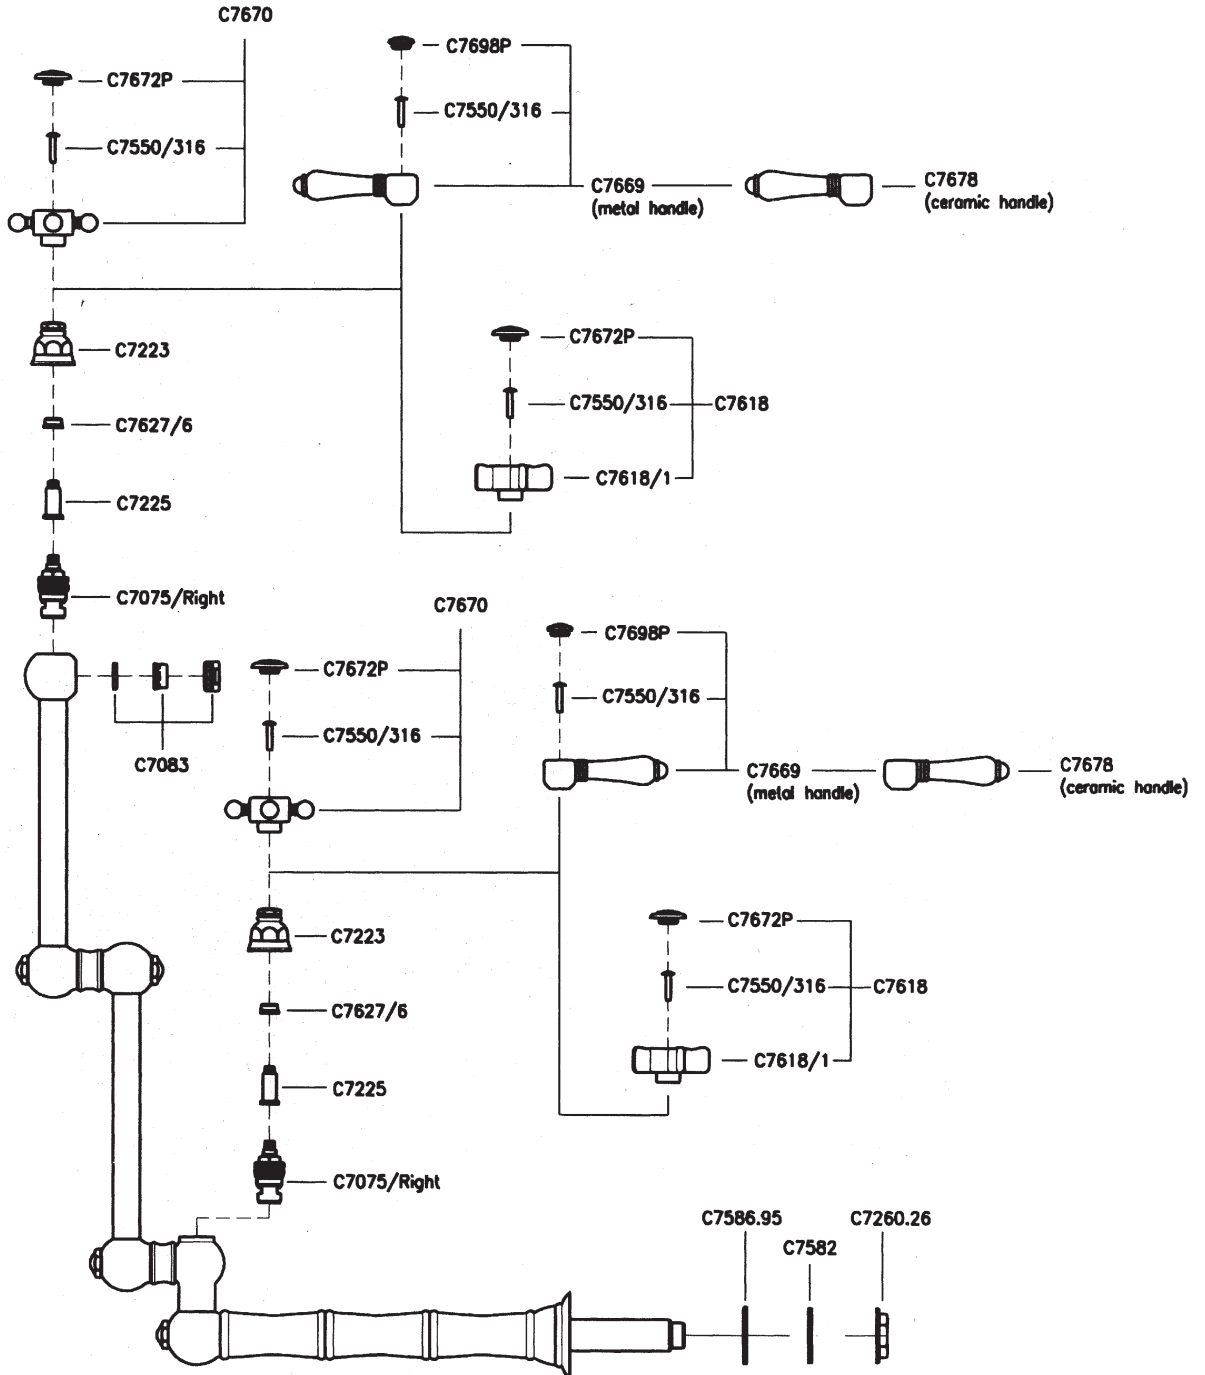

Deck or Island Mounted Swing Arm Pot Filler

ROHL Country Kitchen

- A1452XM (Four Ball Cross Handles)
- A1452X (Five Spoke Cross Handles)
- A1452LM (Metal Levers)
- A1452LP (Porcelain Levers)

FEATURES

- Ceramic disc cartridges
- Shut off spout prevents dripping
- Extends for easy use over front or rear burners
- Dual quarter turn handle shut-offs, one at the column and one at the outlet. Eliminates need to reach over hot burners
- 2.5 GPM
- 1/2" F NPT connection
- Folds away when not in use

COLORS/FINISHES

- Polished Chrome
- Polished Nickel
- Satin Nickel
- Tuscan Bronze
- Inca Brass

WARRANTY

- Limited Lifetime*
- *No Warranty On Tuscan Brass Finish (TCB)

Consult your local ROHL showroom for additional information and specifications. For complete warranty details and a list of showrooms, go to www.rohlhome.com.