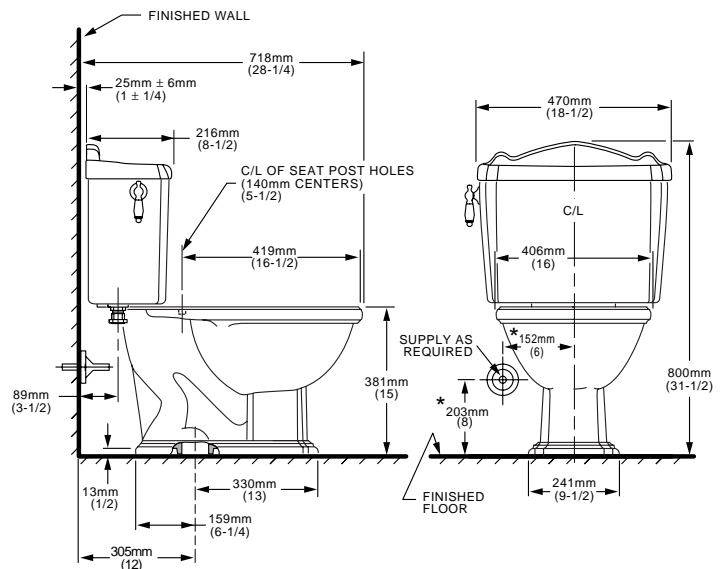

REPertoire™ ROUND FRONT TOILET

2266.015

- Vitreous china
- Low-consumption (6.0 Lpf/1.6 gpf)
- Round front siphon action bowl
- Close-coupled tank
- Design-matched to Repertoire Pedestal Lavatory
- Side-mounted antique chrome trip lever with ceramic handle insert
- 2 bolt caps
- Fully-glazed trapway
- 100% factory flush tested

3093.013 Bowl

4095.015 Tank

Nominal Dimensions:

718 x 470 x 800mm

(28-1/4" x 18-1/2" x 31-1/2")

Fixture only, seat and supply by others

Compliance Certifications -

Meets or Exceeds the Following Specifications:

- ASME A112.19.2M (and 19.6M) for Vitreous China Fixtures - includes Flush Performance, Ball Pass Diameter, Trap Seal Depth and all Dimensions

To Be Specified

- Color: White Bone Silver
 Shell Linen Black
- Seat: American Standard #5322.011 "Rise and Shine" (with easy to clean lift-off hinge system) solid plastic closed front seat with cover. See page TB-001.
- Seat: American Standard #5308.014 "Laurel" molded closed front seat with cover. See page TB-001.
- Alternate Seat:
- Supply with stop:

NOTES:

THIS COMBINATION IS DESIGNED TO ROUGH-IN AT A MINIMUM DIMENSION OF 305MM (12") FROM FINISHED WALL TO C/L OF OUTLET.

* DIMENSIONS SHOWN FOR LOCATION OF SUPPLY ARE SUGGESTED.

SUPPLY NOT INCLUDED WITH FIXTURE AND MUST BE ORDERED SEPARATELY.