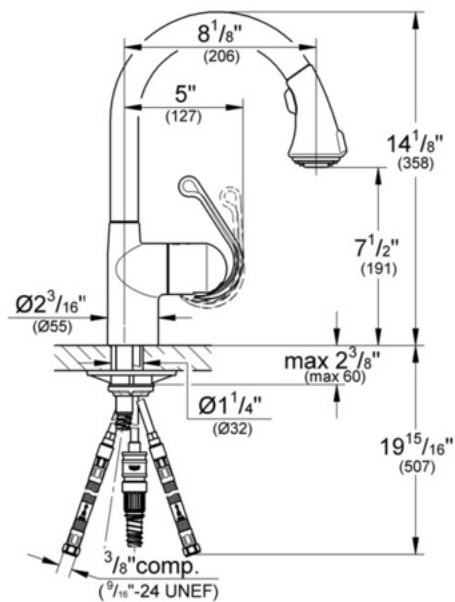

33 758 High Profile Pull Out - WaterCare

Description

GROHE WaterCare - 30% Water Savings. IAPMO Green Certified
Single-Handle kitchen pull-out
Quick Installation System
360° Swivel Spout
Convenient Dual Spray Trigger (hold and release) with on/off spray control
Forward Turn Single Lever Handle Operation
Right & Center Installation
SpeedClean® Anti-Lime System
Ceramic Cartridge
59" Extractable Hose
8" Spout Reach
Quick Installation System
Stainless Steel braided flexible supplies
Integral Check Valves
Single Hole Installation

Flow Rate

1.5 gpm

Code Compliance

ASME/ANSI A112.18.1M
ANSI/NSF Standard 61
CSA Standard B125.1-05
ADA Compliant

Finish Options

33 758 OOE Chrome
33 758 DCE SuperSteel