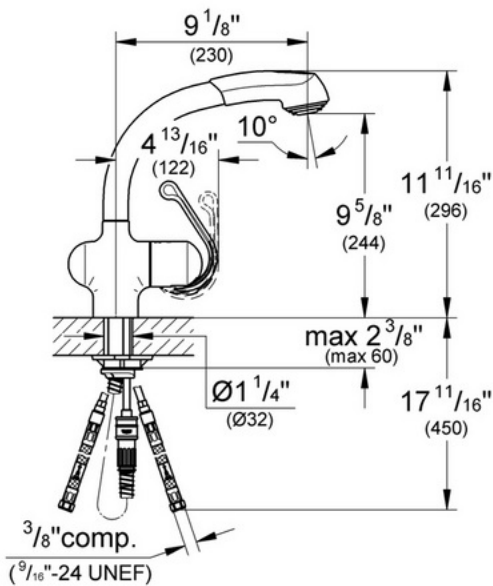

33 759 High Profile, Pull Out - WaterCare

Description

GROHE WaterCare - 30% Water Savings. IAPMO Green Certified
GROHE SilkMove® Ceramic Cartridge
360° Swivel Spout
Dual Spray Control - switches back and forth between regular flow and spray
Variable Handle Positioning (left, right, or center and all points in between)
SpeedClean® Anti-Lime System
56" Extractable Hose
10 3/8" Spout Reach
Quick Installation System
Stainless Steel braided flexible supplies
Integral Check Valves
Single Hole Installation
IAPMO File #1750

Flow Rate

1.5 gpm

Code Compliance

ASME/ANSI A112.18.1M
ANSI/NSF Standard 61
CSA Standard B125.1-05
ADA Compliant

Finish Options

33 759 SDE Stainless Steel