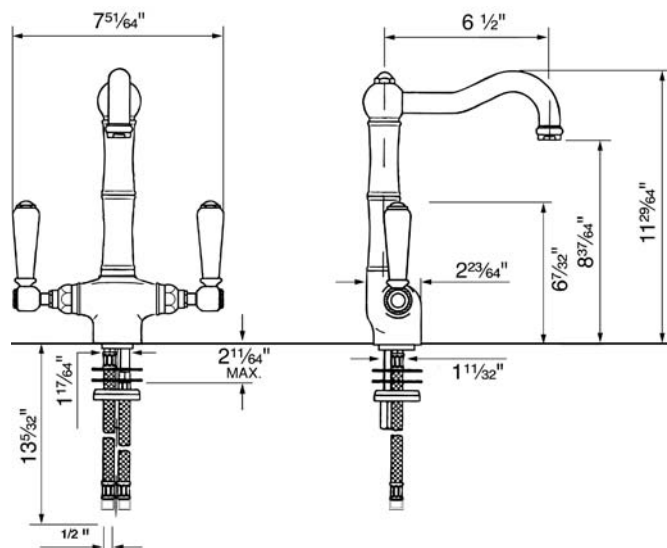

WARRANTY

- Limited Lifetime*
- No Warranty on Tuscan Brass Finish (TCB)