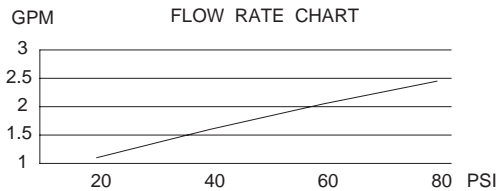

TWO HANDLE CENTERSET LAVATORY FAUCET

Description

- 2 handle with all brass pop-up drain assembly
- Brass tubular spout

Flow & Valving

- See Chart

Standards

- ASME A112.18.1
- CSA B125
- NSF 61-9
- Listed IAPMO/UPC
- Energy policy act of 1992
- ADA Accessibility Guidelines for Buildings and Facilities - 4.27.4 Controls and Mechanisms

Available Colors & Finish

- Chrome
- Antique Copper (AC)
- Brushed Nickel (BN)
- Polished Brass (PBV)
- Polished Nickel (PNV)
- Oil Rub Bronze (RB)

Warranty

Danze faucets are covered by a manufacturer's limited "lifetime" warranty for manufacturing defects.

Specific Features: _____ Submitted Model No.: _____

SD306257/04-04.03