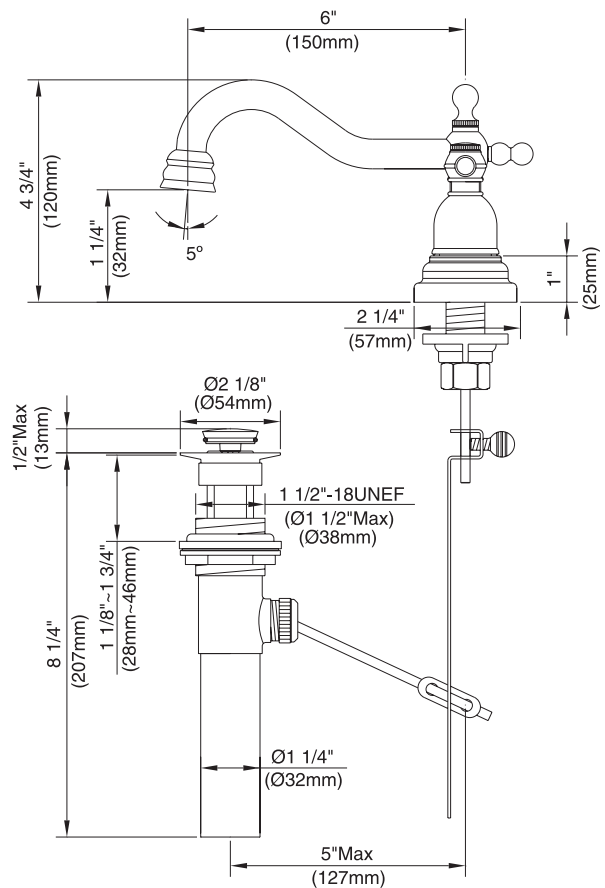

TWO HANDLE CENTERSET LAVATORY FAUCET

Description

- 2 handle with all brass pop-up drain assembly
- Brass tubular spout

Flow & Valving

- See Chart

Standards

- ASME A112.18.1
- CSA B125
- NSF 61-9
- Listed IAPMO/UPC
- Energy policy act of 1992
- ADA Accessibility Guidelines for Buildings and Facilities - 4.27.4 Controls and Mechanisms 

Specific Features: _____ Submitted Model No.: _____

SD306257/04-04.03