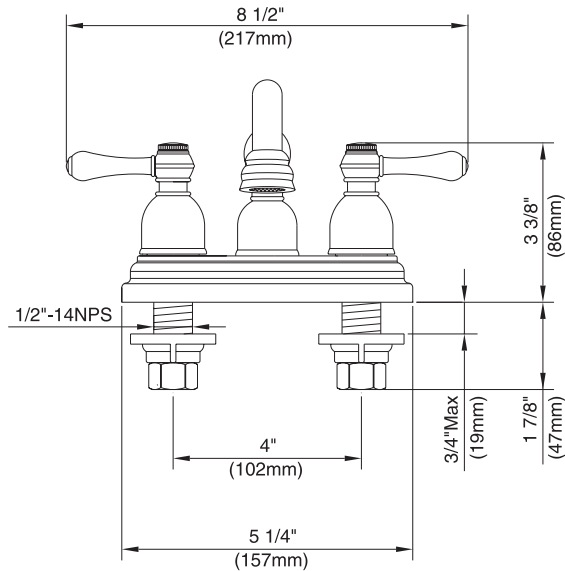

TWO HANDLE CENTERSET LAVATORY FAUCET

Description

- 2 handle with all brass pop-up drain assembly
- Brass tubular spout

Flow & Valving

- See Chart

Standards

- ASME A112.18.1
- CSA B125
- NSF 61-9
- Listed IAPMO/UPC
- Energy policy act of 1992
- ADA Accessibility Guidelines for Buildings and Facilities - 4.27.4 Controls and Mechanisms 

Specific Features: _____ Submitted Model No.: _____

SD306257/04-04.03