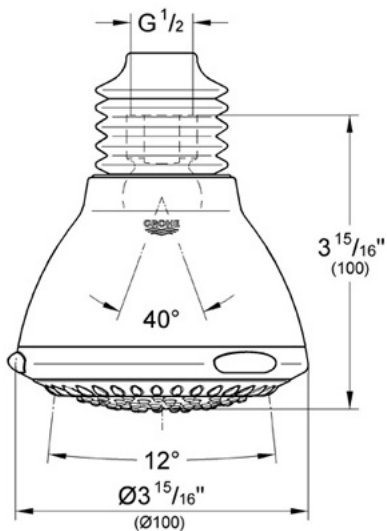

28 445 Trio Shower Head

Description

3 spray patterns
Euro style with gray bellows
1/2" NPT female threads
GROHE DreamSpray® Technology
SpeedClean anti-lime system
Can be used with standard shower arm

Spray patterns:
Normal spray
Rain spray
Jet spray

Flow Rate

2.5 gpm at 80 psi (9.5 lpm)

Code Compliance

ASME/ANSI A112.18.1M

Finish Options

28 445 OOO Starlight® Chrome
28 445 ENO Infinity Brushed Nickel