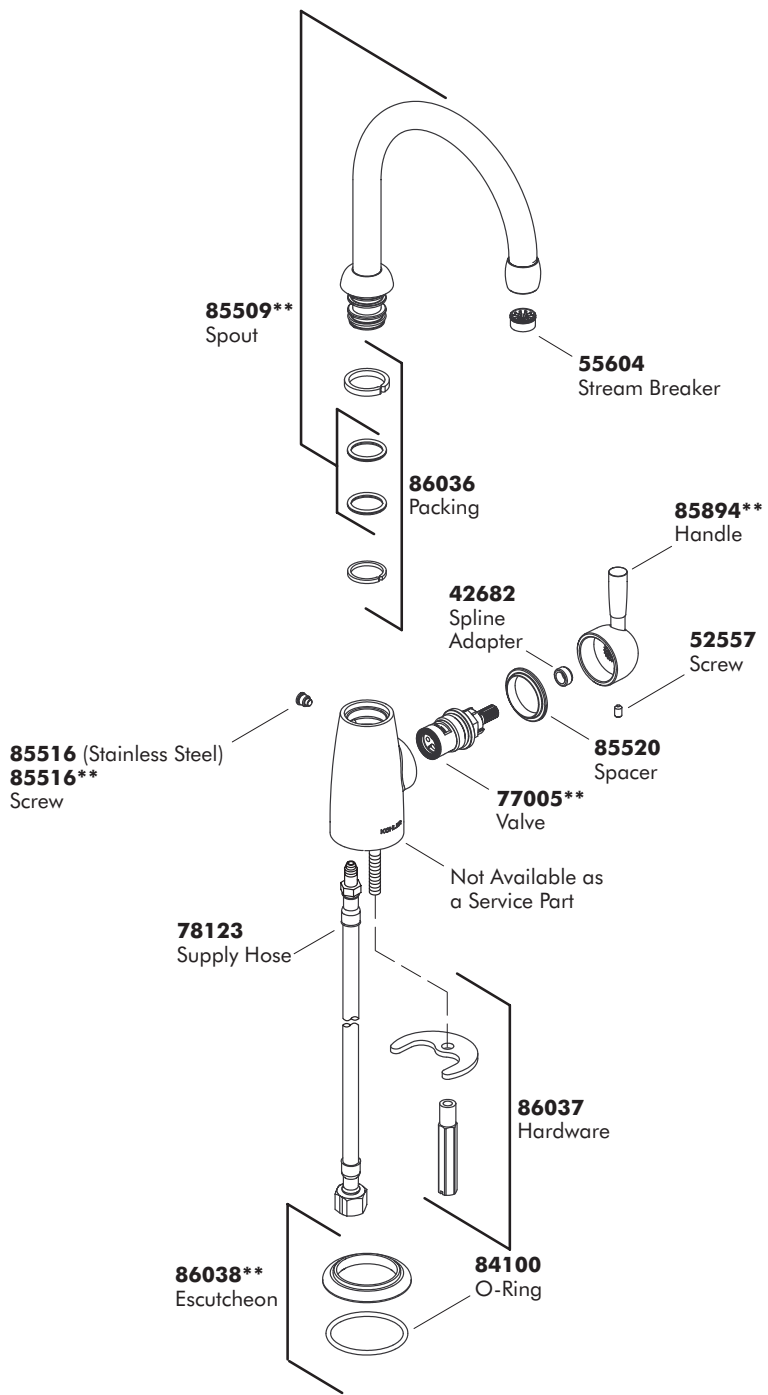

SERVICE PARTS

G U I D E

WELLSPRING™
BEVERAGE
FAUCET

THE BOLD LOOK
OF **KOHLER**®

****Finish/color code must be specified when ordering.**

****Finish/color code must be specified when ordering.**

CALL US FOR HELP