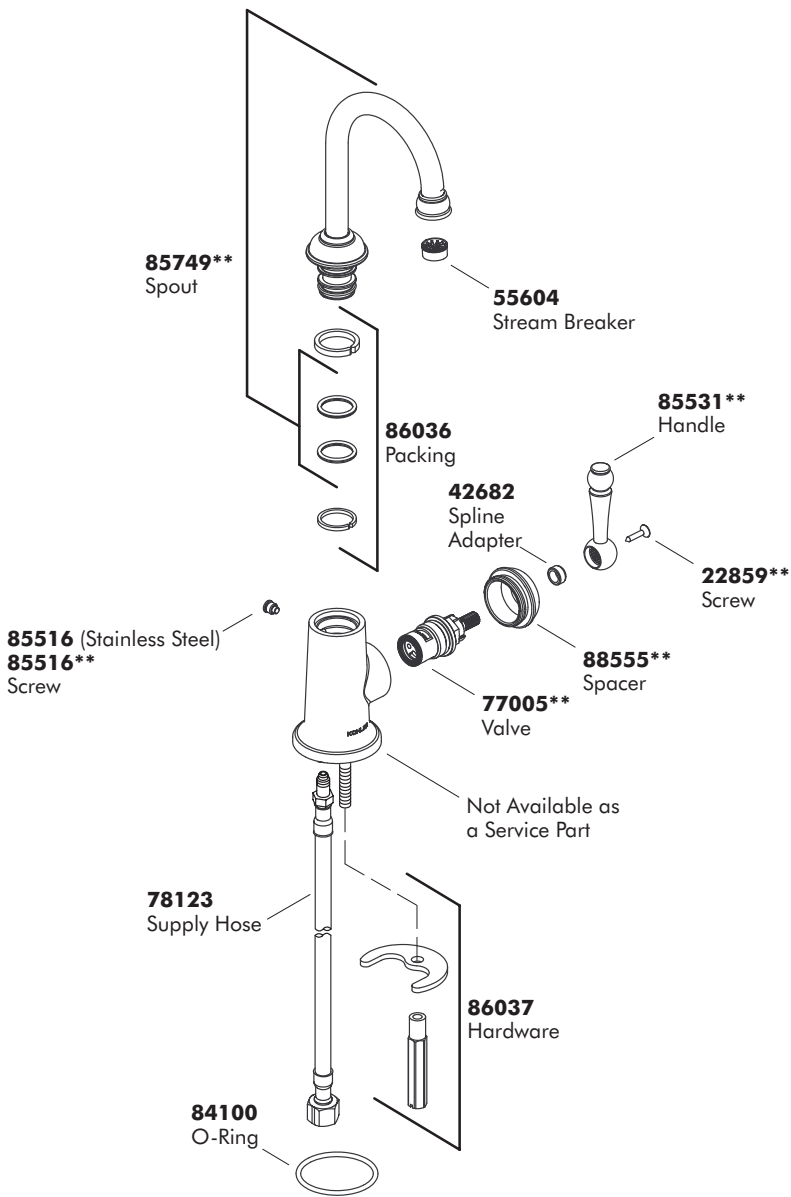

SERVICE PARTS

G U I D E

WELLSPRING™
BEVERAGE
FAUCET

THE BOLD LOOK
OF **KOHLER**®

****Finish/color code must be specified when ordering.**

****Finish/color code must be specified when ordering.**

CALL US FOR HELP