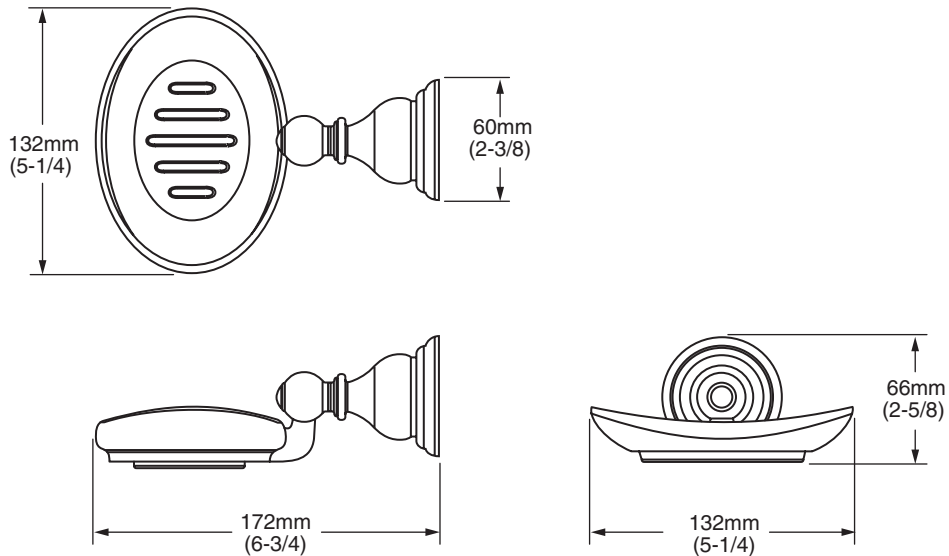

MODEL NUMBER:

■ **8040.050 SOAP DISH**

Available Finishes

.228	Polished Chrome w/extra PVD Polished Brass accents
.234	PVD Satin Nickel w/extra Polished Chrome accents
.246	PVD Satin Nickel w/extra PVD Polished Brass accents
.099	PVD Polished Brass

PRODUCT FEATURES:

Materials of Construction: Body and Escutcheon: solid brass construction for durability and long life. Soap Dish: clear glass.

Concealed Mounting: No exposed set screws.

Easy to Install

Choice of Finishes: Chrome, PVD Brass and PVD Satin Nickel. PVD finish on all Polished Brass and Satin Nickel components will never tarnish.

SUGGESTED SPECIFICATION:

Soap Dish shall feature solid brass construction with tarnish - free PVD finish on all Polished Brass and Satin Nickel components. Shall feature concealed mounting with no exposed set screws. Soap Dish shall be American Standard Model # 8040.050.____.